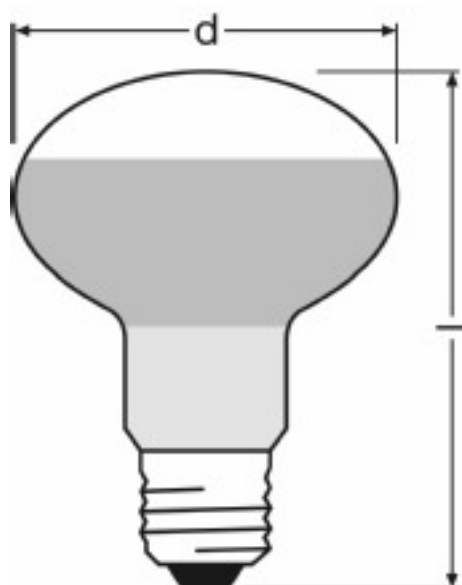

CONC R80 75 W 240 V E27

CONCENTRA SPOT R80 | Incandescent lamps with reflector R80 for accent lighting

• Accent lighting

Technical data

Electrical data

Rated wattage	75 W
Nominal wattage	75 W
Nominal voltage	240 V

Light technical data

Luminous intensity	345 cd
Beam angle	50 °
Starting time	0.0 s

Dimensions & weight

Diameter	80.0 mm
Overall length	115.0 mm
Mounting length	90.0 mm
Outer bulb	R80

Product line drawing with letters