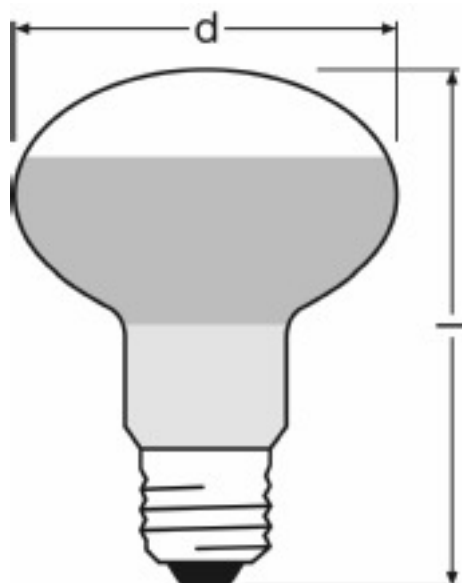

CONC R80 60 W 240 V E27

CONCENTRA SPOT R80 | Incandescent lamps with reflector R80 for accent lighting

• Accent lighting

Technical data

Electrical data

Rated wattage	60 W
Nominal wattage	60 W
Nominal voltage	240 V

Light technical data

Luminous intensity	460 cd
Beam angle	50 °
Starting time	0.0 s

Dimensions & weight

Diameter	80.0 mm
Overall length	115.0 mm
Mounting length	90.0 mm
Outer bulb	R80

Product line drawing with letters